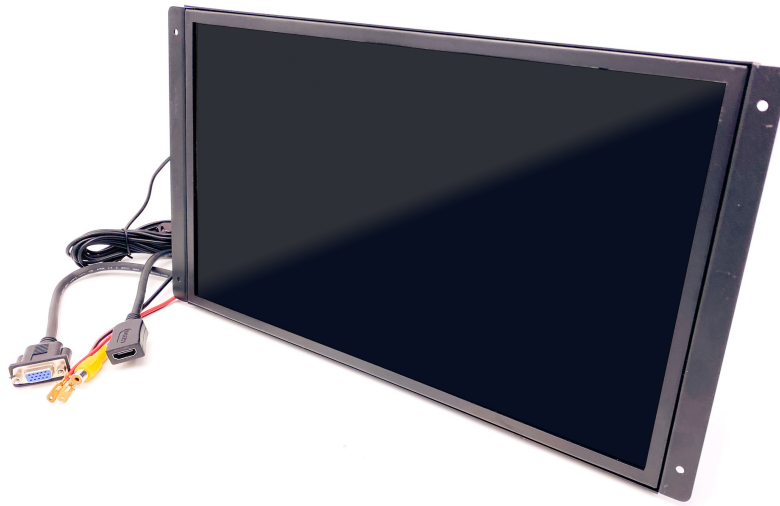

ZV156HD

15.6" OPEN FRAME HD MONITOR

- LG panel with resolution 1366 x RGB x 768
- PAL/NTSC system
- Two video input. One HDMI input
- VGA input optional
- Power supply DC 12V-24V
- For motor home modified and wall advertising
- Wireless remote control
- Size without frame 36x21x2 (cm)
- Size with frame 39.7x21.4x2.3 (cm)