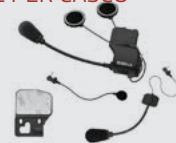

ACCESSORI

KIT MORSETTO UNIVERSALE PER CASCO
ALTOPARLANTE Ø 40 MM

Codice Articolo: SC-A0315