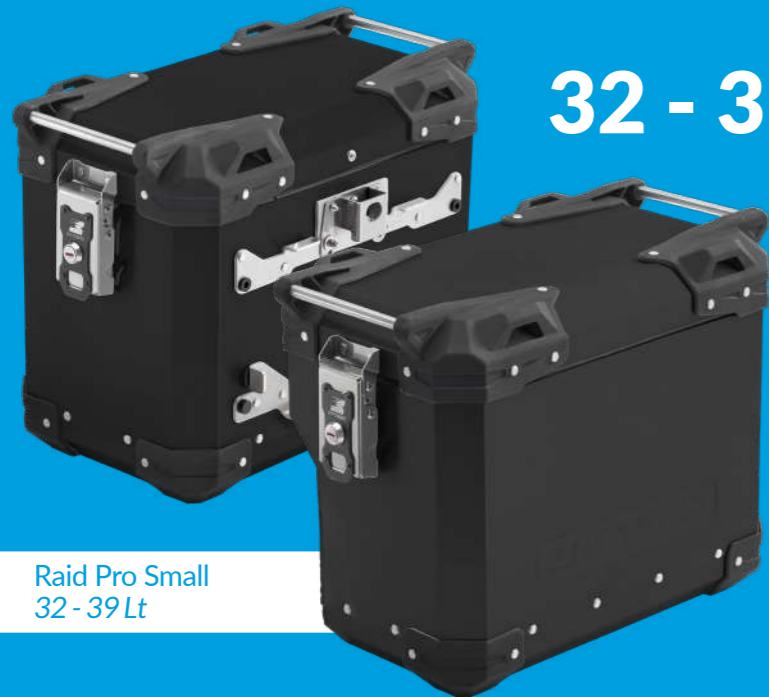

sliding

push block

quick release

Specifiche tecniche / Technical specifications

SMALL

32lt Cod. VS010SN
251 x 512 x h400mm
Weight: 4 Kg

39lt Cod. VD010SN
251 x 512 x h400mm
Weight: 4,2 Kg

INFO

INFO

LARGE

41lt Cod. VS009SN
286 x 512 x h400mm
Weight: 4,6 Kg

48lt Cod. VD009SN
286 x 512 x h400mm
Weight: 4,8 Kg

INFO

INFO

Raw Aluminum body

Black Corners

OPTIONAL

Model-x Frames
*VARIABLE

Helmet cable
CAV099

Outer Bag 15lt
BI0004

Inner Bag 48lt
BI0012 - BI012A

Inner Bag 32lt
BI0009 - BI009A

Inner Bag 39lt
BI0010 - BI010A

Inner Bag 41lt
BI0011 - BI011A

RAID PRO

Valigie laterali
Side suitcase

32 - 39lt

Raid Pro Small
32 - 39Lt

41 - 48lt

Raid Pro Large
41 - 48Lt

aluminum

waterproof