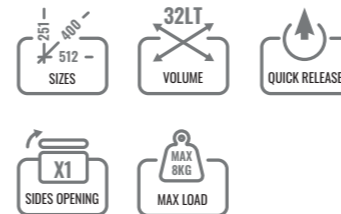

lock system

push block

quick release

Specifiche tecniche / Technical specifications

SMALL

32lt Cod. VS010NN
251 x 512 x h400mm
Weight: 4 Kg

39lt Cod. VD010NN
251 x 512 x h400mm
Weight: 4,2 Kg

INFO

INFO

LARGE

41lt Cod. VS009NN
286 x 512 x h400mm
Weight: 4,6 Kg

48lt Cod. VD009NN
286 x 512 x h400mm
Weight: 4,8 Kg

INFO

INFO

Black Aluminum body ●

Black corners ●