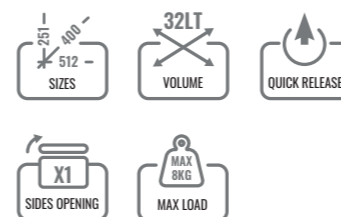

sliding

push block

quick release

Specifiche tecniche / Technical specifications

SMALL

32lt Cod. VS010SN
251 x 512 x h400mm
Weight: 4 Kg

39lt Cod. VD010SN
251 x 512 x h400mm
Weight: 4,2 Kg

INFO

INFO

LARGE

41lt Cod. VS009SN
286 x 512 x h400mm
Weight: 4,6 Kg

48lt Cod. VD009SN
286 x 512 x h400mm
Weight: 4,8 Kg

INFO

INFO

Raw Aluminum body

Black Corners