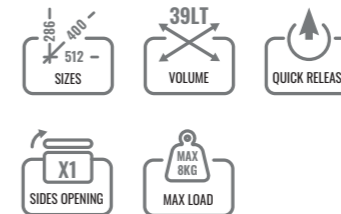

lock system

push block

quick release

Specifiche tecniche / Technical specifications

SMALL

32lt Cod. VS010NN
251 x 512 x h400mm
Weight: 4 Kg

39lt Cod. VD010NN
251 x 512 x h400mm
Weight: 4,2 Kg

INFO

INFO

LARGE

41lt Cod. VS009NN
286 x 512 x h400mm
Weight: 4,6 Kg

48lt Cod. VD009NN
286 x 512 x h400mm
Weight: 4,8 Kg

INFO

INFO

Black Aluminum body ●

Black corners ●