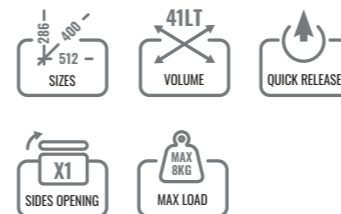

sliding

push block

quick release

Specifiche tecniche / Technical specifications

SMALL

32lt Cod. VS010SN
251 x 512 x h400mm
Weight: 4 Kg

39lt Cod. VD010SN
251 x 512 x h400mm
Weight: 4,2 Kg

INFO

INFO

LARGE

41lt Cod. VS009SN
286 x 512 x h400mm
Weight: 4,6 Kg

48lt Cod. VD009SN
286 x 512 x h400mm
Weight: 4,8 Kg

INFO

INFO

Raw Aluminum body

Black Corners

lock system

push block

quick release

Specifiche tecniche / Technical specifications

SMALL

32lt Cod. VS010NN
251 x 512 x h400mm
Weight: 4 Kg

39lt Cod. VD010NN
251 x 512 x h400mm
Weight: 4,2 Kg

INFO