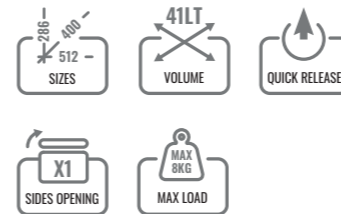

lock system

push block

quick release

Specifiche tecniche / Technical specifications

SMALL

32lt Cod. VS010NN
251 x 512 x h400mm
Weight: 4 Kg

39lt Cod. VD010NN
251 x 512 x h400mm
Weight: 4,2 Kg

INFO

INFO

LARGE

41lt Cod. VS009NN
286 x 512 x h400mm
Weight: 4,6 Kg

48lt Cod. VD009NN
286 x 512 x h400mm
Weight: 4,8 Kg

INFO

INFO

Black Aluminum body ●

Black corners ●