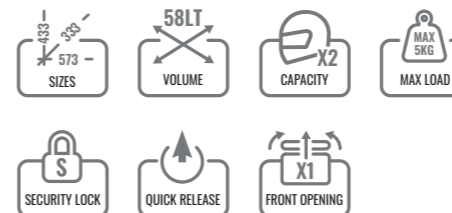

INFO

Black Aluminum body ●

Black corners ●

OPTIONAL

Quick release Plate *VARIABLE	Helmet cable CAV099	Backrest TC00S4	Mat TA0044
Inner Bag expandible 33-55lt BI0002	Inner Bag 44lt BI0007 - BI007A	Inner Bag 58lt BI0008 - BI008A