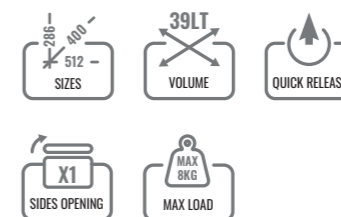

sliding

push block

quick release

Specifiche tecniche / Technical specifications

SMALL

32lt Cod. VS010SN
251 x 512 x h400mm
Weight: 4 Kg

39lt Cod. VD010SN
251 x 512 x h400mm
Weight: 4,2 Kg

INFO

INFO

LARGE

41lt Cod. VS009SN
286 x 512 x h400mm
Weight: 4,6 Kg

48lt Cod. VD009SN
286 x 512 x h400mm
Weight: 4,8 Kg

INFO

INFO

Raw Aluminum body

Black Corners