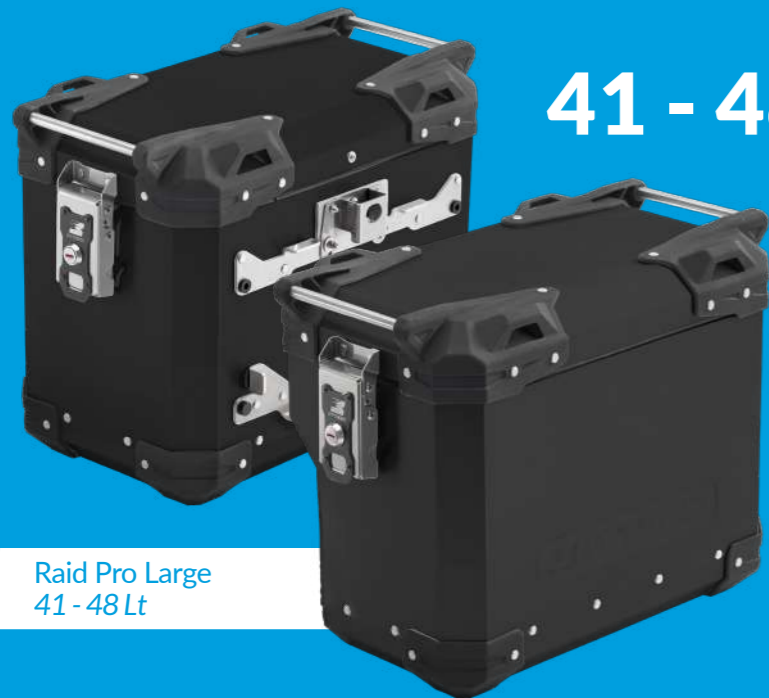

sliding

push block

quick release

Specifiche tecniche / Technical specifications

SMALL

32lt Cod. VS010SN
251 x 512 x h400mm
Weight: 4 Kg

39lt Cod. VD010SN
251 x 512 x h400mm
Weight: 4,2 Kg

INFO

INFO

LARGE

41lt Cod. VS009SN
286 x 512 x h400mm
Weight: 4,6 Kg

48lt Cod. VD009SN
286 x 512 x h400mm
Weight: 4,8 Kg

INFO

INFO

Raw Aluminum body

Black Corners

RAID PRO

Valigie laterali
Side suitcase

32 - 39lt

Raid Pro Small
32 - 39Lt

41 - 48lt

Raid Pro Large
41 - 48Lt

aluminum

waterproof

INFO

LARGE

41lt Cod. VS009NN
286 x 512 x h400mm
Weight: 4,6 Kg

48lt Cod. VD009NN
286 x 512 x h400mm
Weight: 4,8 Kg

INFO

INFO

Black Aluminum body ●

Black corners ●